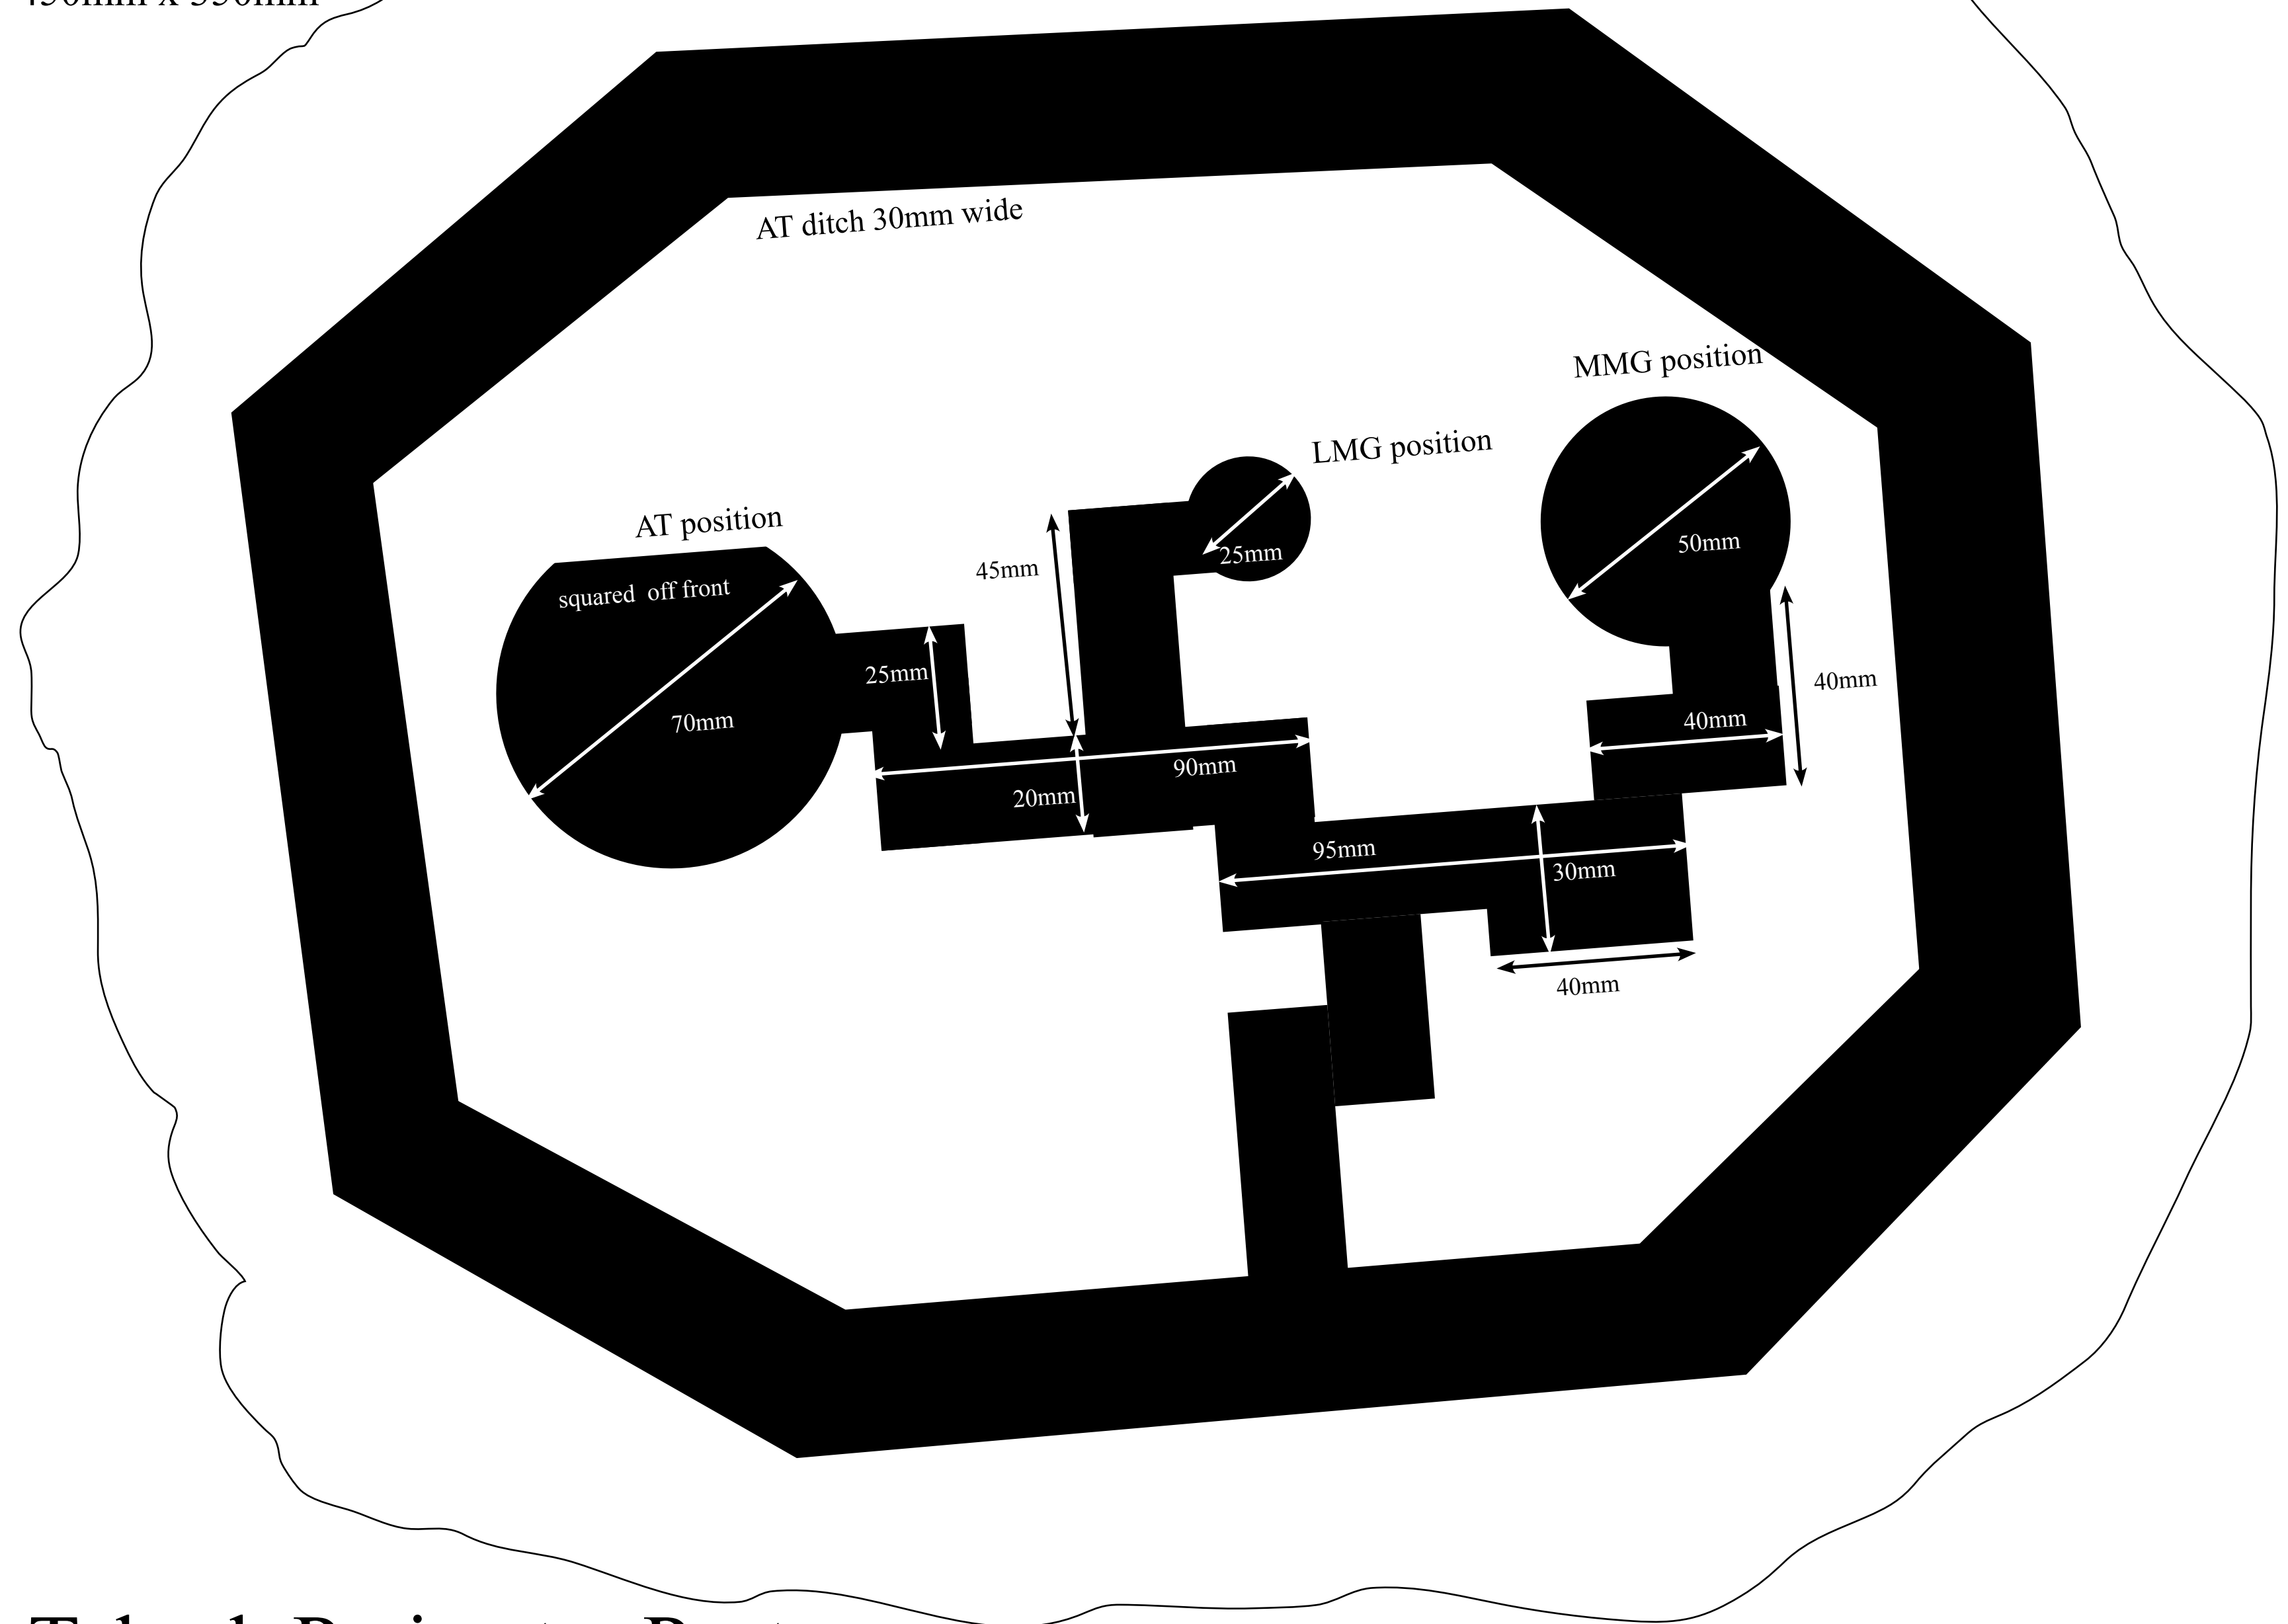

Overall dimensions
450mm x 350mm

Tobruk Perimeter Post