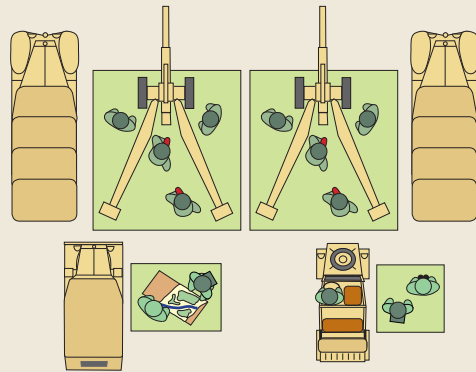

3rd Battalion / 74th Panzer Artillery Regiment

10 figures, 2 x 150mm howitzer, 2 x Sdkfz 7 HT prime mover, heavy car, 2 figure OP team, Kübelwagen