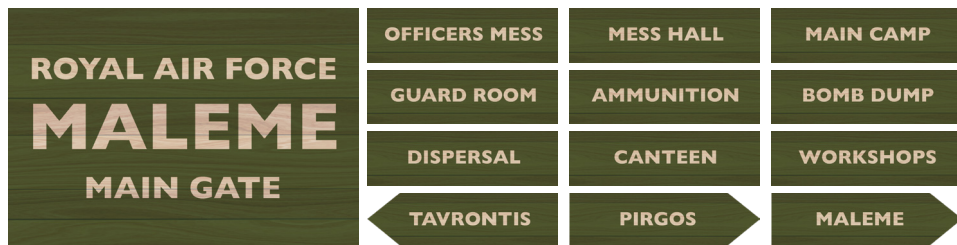

# Rapid Signs for Crete by Chris Woffenden

Below are a selection of signs suitable for use on shop fronts or small businesses. Note that traditional shop signs were not large. They tended to be hand painted (often on wood) and hung outside the property or simply propped in the window or next to the open door.

Butcher

Shoe Shop

Cafe

Cafe

Restaurant

Tavern

Greengrocer

Butcher